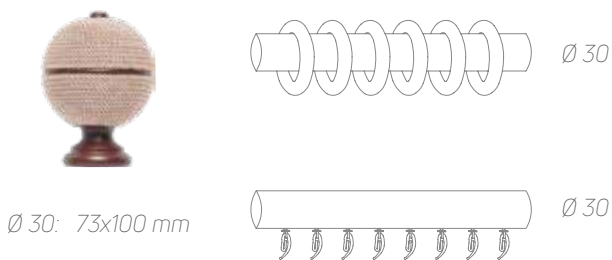

Ø30

KR3011

farbe®

KR3011-03
CEVİZ RENGİ - VİZON
WALNUT COLOR - MINK

KRPR3011

KRK3011

KRBR3011

KRSR3011

105
VİZON
MINK